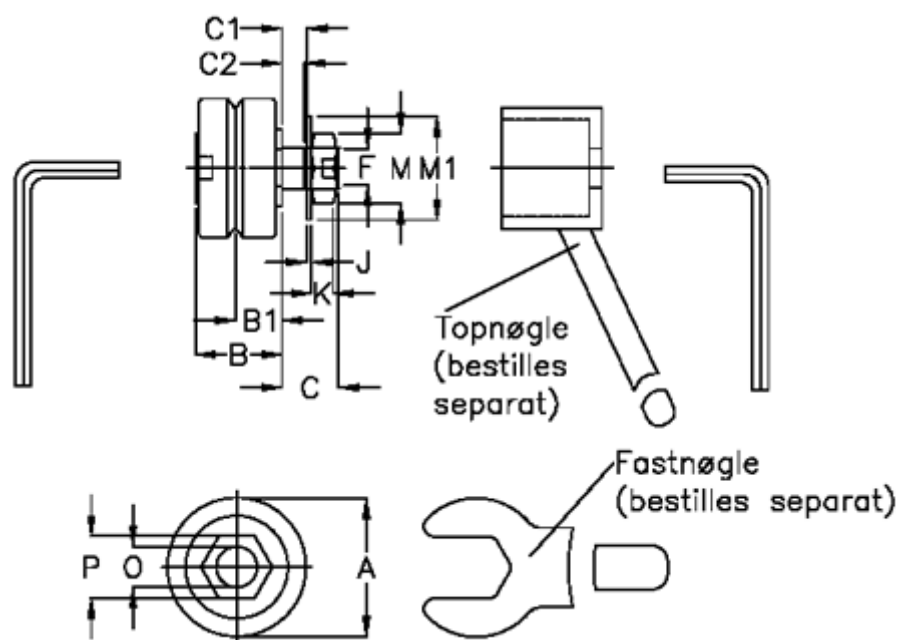

Article number: 057153102503

Description: HEPCO GV3 bearing SJ 25 CNS  
Standard With Short Stud

## Measures

a	=	25.0	K	=	5.0
B	=	16.6	M	=	13
B1	=	9.00	M1	=	17
C	=	9.8	O	=	8
C1	=	3.8	P	=	13
C2	=	3.4	Weight kg/1000	=	0.048
F	=	M8 x 1			
J	=	1.00			